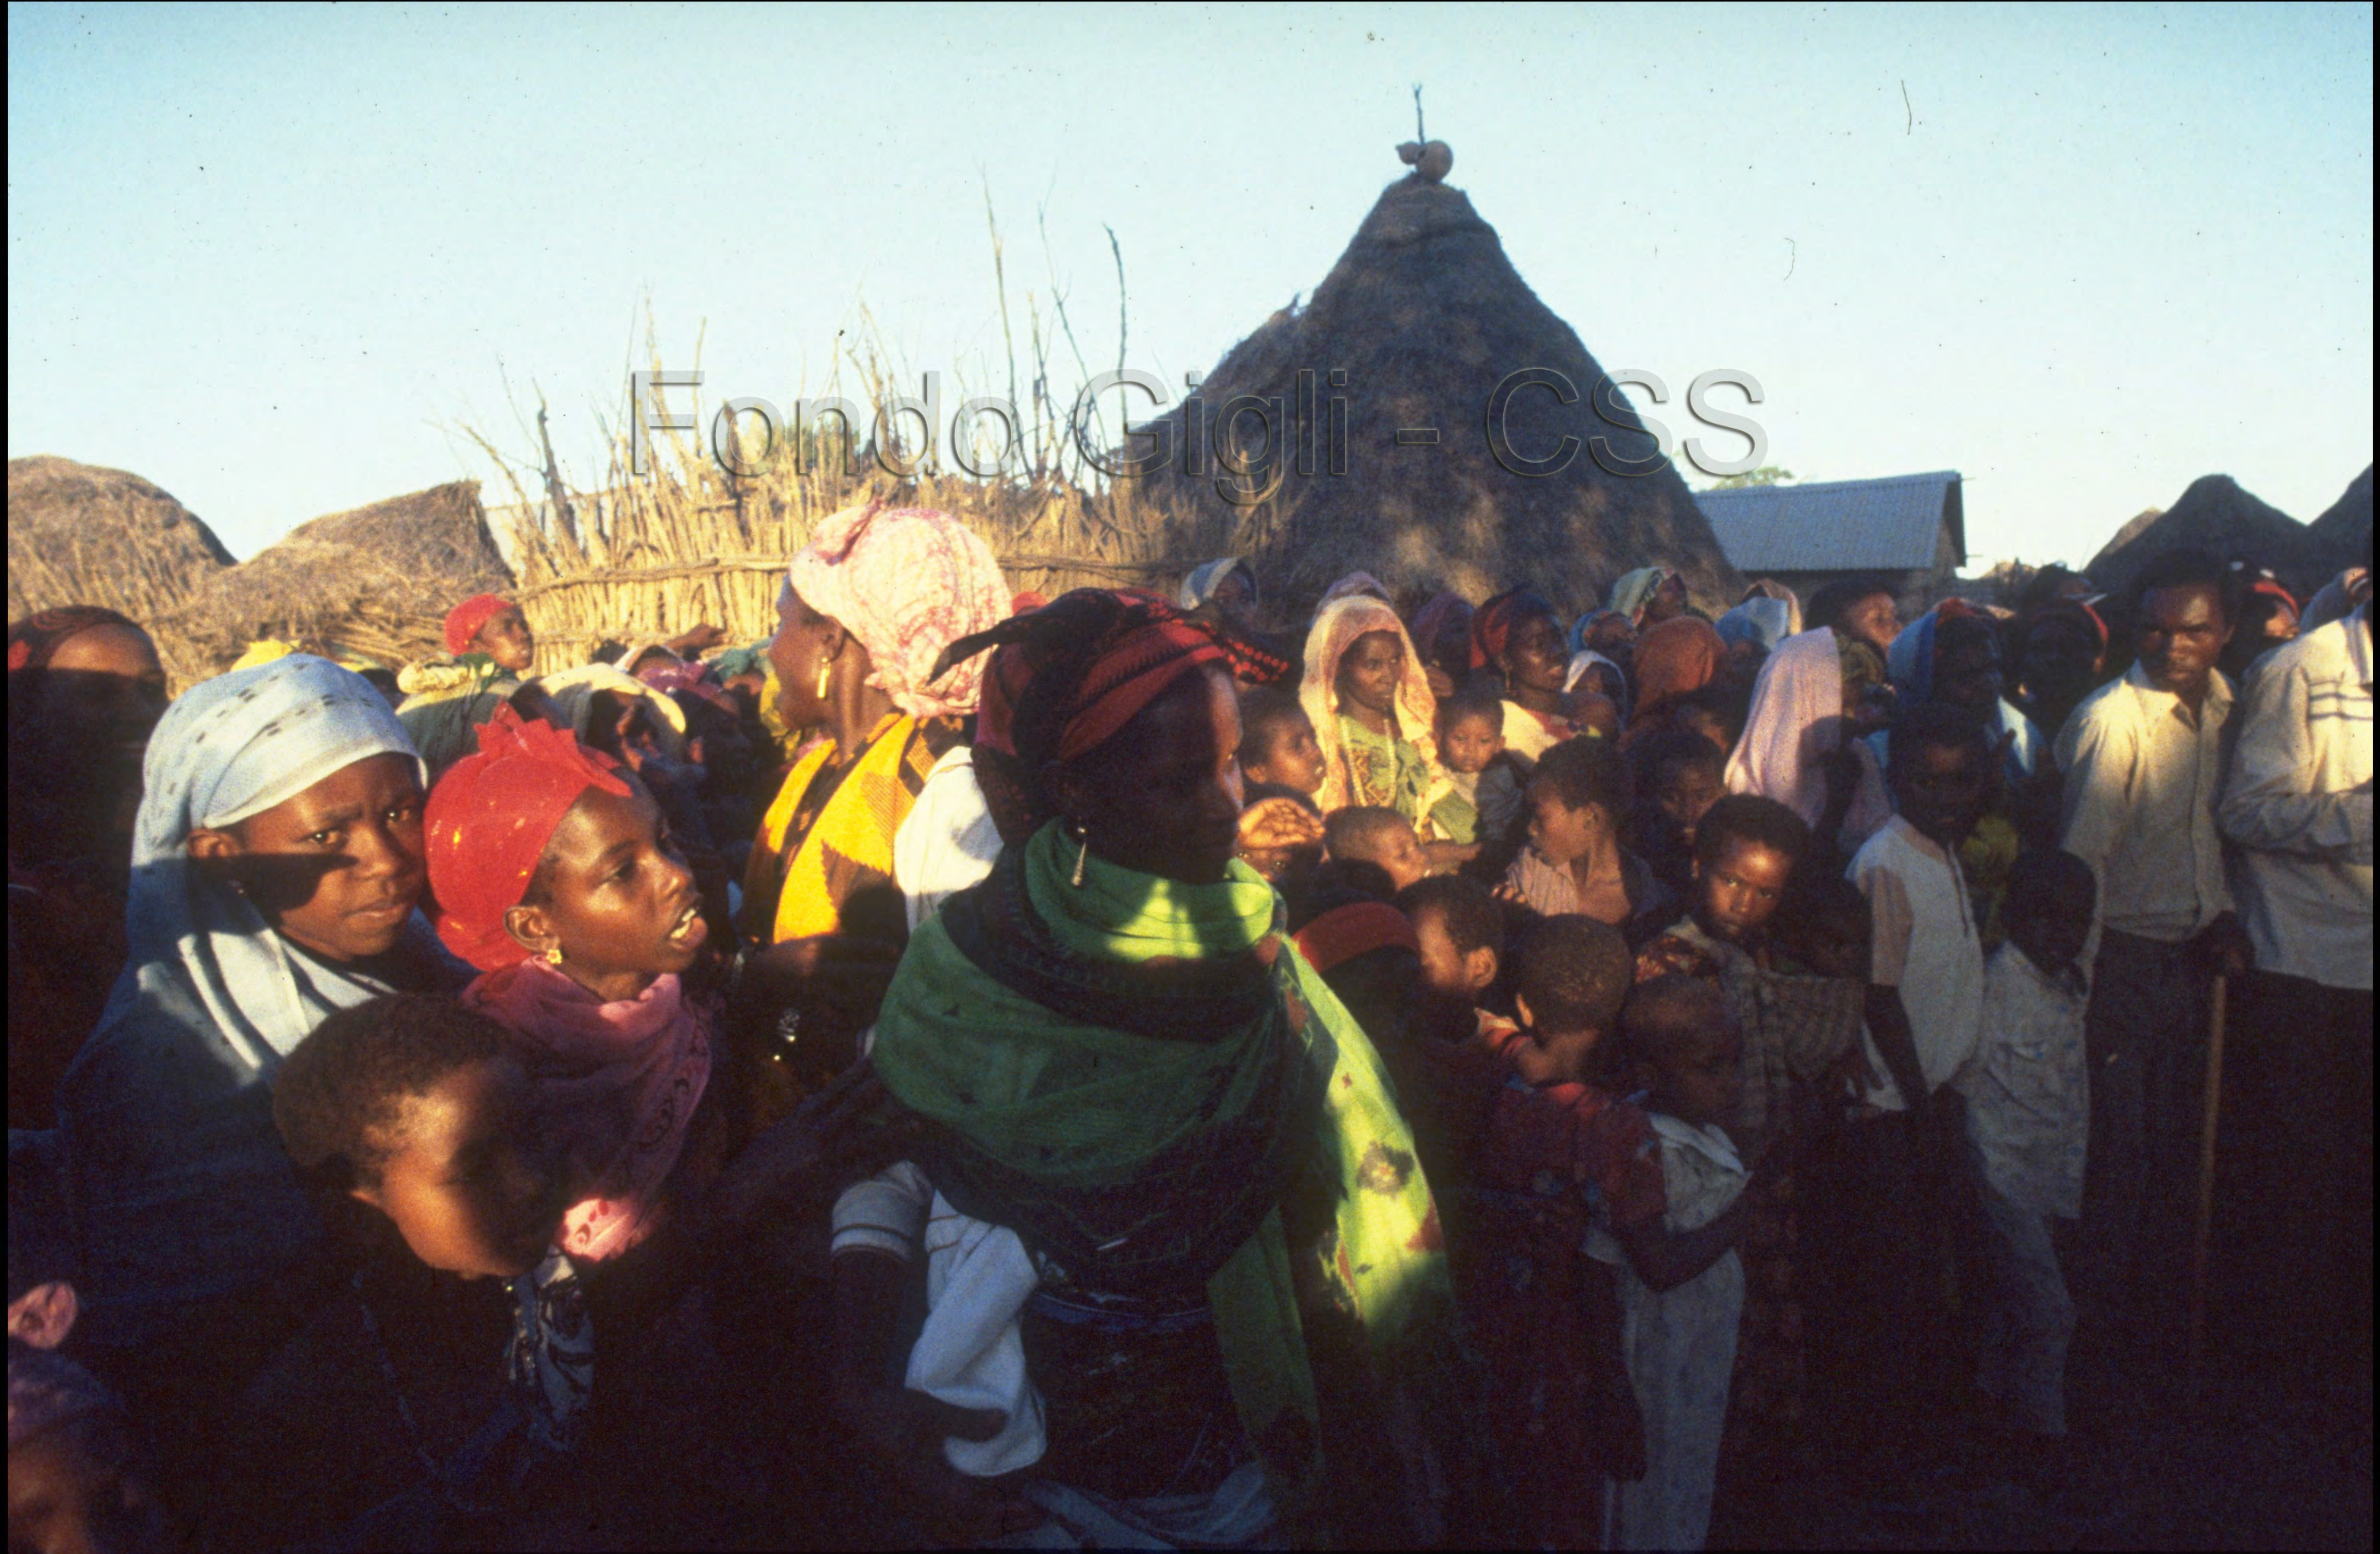

Fondo Gigli - CSS